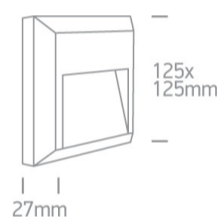

Downloads

Dimensions

Physical Specification

Item Group	14 Wall & Ceiling LED
Family	Outdoor Dark Lights ABS + PC
Order Code	67388B/AN/W
Colour	Anthracite
Material	ABS
Diffuser Material	PC
Shape	Rectangular
Length	125mm
Width	125mm
Height	27mm
Surface Wall	Yes
Indoor	Yes

Box Length	13,5cm
------------	--------

Box Width	13,5cm
-----------	--------

Box Height	3cm
------------	-----

Box Weight	0,235Kg
------------	---------

Pcs/Carton	40
Barcode	5291889048961
HS Code	9405104090