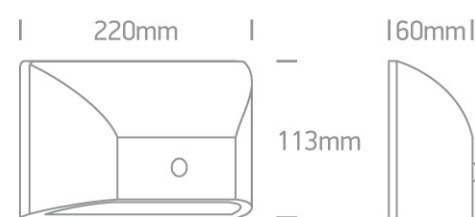

Complies with standard EN60598-1 and any other specific standards.

Downloads

Dimensions

Physical Specification

Item Group	14 Wall & Ceiling LED
Family	Down Illumination Wall Lights ABS + PC
Order Code	67396A/AN/W
Colour	Anthracite
Material	ABS
Diffuser Material	PC
Shape	Rectangular
Length	220mm
Width	113mm
Height	60mm
Surface Wall	Yes
Indoor	Yes

#### Packing Info

Box Length	23cm
------------	------

Box Width	13cm
-----------	------

Box Height	7cm
------------	-----

Box Weight	0,4Kg
------------	-------

Pcs/Carton	20
------------	----

Barcode

5291889049494