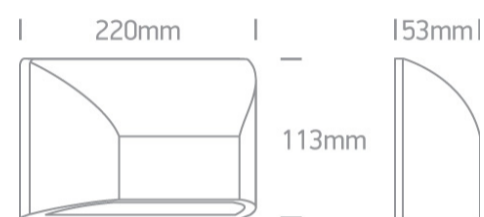

Downloads

Dimensions

Physical Specification

Item Group	14 Wall & Ceiling LED
Family	Down Illumination Wall Lights ABS + PC
Order Code	67396/AN/W
Colour	Anthracite
Material	ABS
Diffuser Material	PC
Shape	Rectangular
Length	220mm
Width	113mm
Height	60mm
Surface Wall	Yes
Indoor	Yes

#### Packing Info

Box Length	23cm
------------	------

Box Width	13cm
-----------	------

Box Height	7cm
------------	-----

Box Weight	0,36Kg
------------	--------

Pcs/Carton	20
------------	----

Barcode

5291889049432