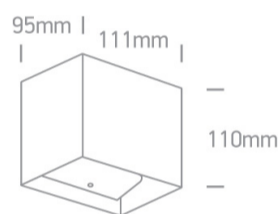

14 Wall & Ceiling LED > Outdoor Wall Dark Lights Die cast

67398C/B/W

2x3W LED wall light, IP54, ideal for both indoor and outdoor installation.

Supplied with non-dimmable LED driver.

Complies with standard EN60598-1 and any other specific standards.

Downloads

Dimensions

Gallery

Physical Specification

Item Group	14 Wall & Ceiling LED
Family	Outdoor Wall Dark Lights Die cast
Order Code	67398C/B/W
Colour	Black
Material	Die Cast
Shape	Rectangular
Length	111mm

Width	95mm
Height	110mm
Surface Wall	Yes
Indoor	Yes
Outdoor	Yes

Electrical Characteristics

Gear	Built In
Fitting + Driver	
Input Voltage	100-240V
50 Hz	Yes
60 Hz	Yes
Safety Class	
Power(Watts)	2x3W
IP Rating	IP54
Light Source	LED built in
Dimmable	No
F Mark	

Illumination Data

Colour Temperature	3000K
Lumen Output	2x200lm
Light Efficiency	66,67lm/W
CRI	80
Illumination Diagram	
Dark Light	Yes

Packing Info

Box Length	12,5cm
Box Width	12,5cm
Box Height	12,5cm
Box Weight	0,58Kg