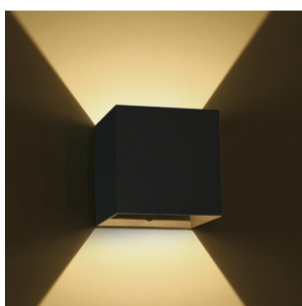

14 Wall & Ceiling LED > Outdoor Wall Dark Lights Die cast

67398C/B/W

2x3W LED wall light, IP54, ideal for both indoor and outdoor installation.

Supplied with non-dimmable LED driver.

Complies with standard EN60598-1 and any other specific standards.

Downloads

Dimensions

Gallery

Physical Specification

Item Group	14 Wall & Ceiling LED
Family	Outdoor Wall Dark Lights Die cast
Order Code	67398C/B/W
Colour	Black
Material	Die Cast
Shape	Rectangular
Length	111mm