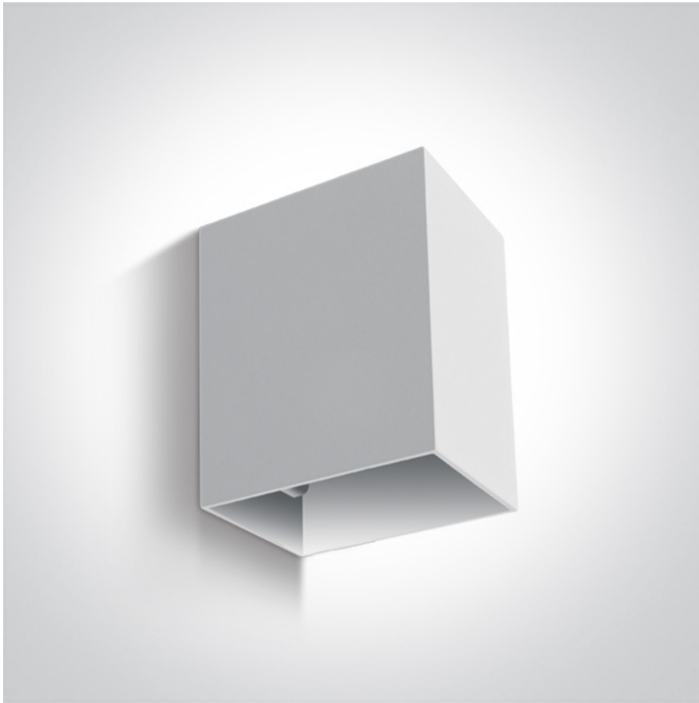

14 Wall & Ceiling LED > Outdoor Wall Dark Lights Die cast

67398/W/W

3W LED wall light, IP54, ideal for both indoor and outdoor installation.

Supplied with non-dimmable LED driver.

Complies with standard EN60598-1 and any other specific standards.

Downloads

Dimensions

Gallery

Physical Specification

Item Group	14 Wall & Ceiling LED
Family	Outdoor Wall Dark Lights Die cast
Order Code	67398/W/W
Colour	White
Material	Die Cast
Shape	Rectangular
Length	90mm

Width	68mm
Height	107mm
Surface Wall	Yes
Indoor	Yes
Outdoor	Yes

Electrical Characteristics

Gear	Built In
Fitting + Driver	
Input Voltage	100-240V
50 Hz	Yes
60 Hz	Yes
Safety Class	
Power(Watts)	3W
IP Rating	IP54
Light Source	LED built in
Dimmable	No
F Mark	

Illumination Data

Colour Temperature	3000K
Lumen Output	200lm
Light Efficiency	66,67lm/W
CRI	80
Illumination Diagram	
Dark Light	Yes

Packing Info

Box Length	10,5cm
Box Width	9cm
Box Height	12cm
Box Weight	0,45Kg