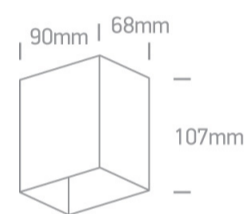

Downloads

Dimensions

Gallery

Physical Specification

Item Group	14 Wall & Ceiling LED
Family	Outdoor Wall Dark Lights Die cast
Order Code	67398/W/W
Colour	White
Material	Die Cast
Shape	Rectangular
Length	90mm

Width	68mm
Height	107mm
Surface Wall	Yes
Indoor	Yes
Outdoor	Yes

Electrical Characteristics

Gear	Built In
Fitting + Driver	
Input Voltage	100-240V
50 Hz	Yes
60 Hz	Yes
Safety Class	
Power(Watts)	3W
IP Rating	IP54
Light Source	LED built in
Dimmable	No
F Mark	

Illumination Data

Colour Temperature	3000K
Lumen Output	200lm
Light Efficiency	66,67lm/W
CRI	80
Illumination Diagram	
Dark Light	Yes

Packing Info

Box Length	10,5cm
Box Width	9cm
Box Height	12cm
Box Weight	0,45Kg