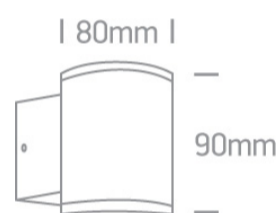

13 Wall & Ceiling>The GU10 Outdoor Wall Lights Die cast

**67400A/G**

10W MR16 GU10 Die Cast, Outdoor Wall Lights.

Complies with standard EN60598-1 and any other specific standards

Downloads

Dimensions

Physical Specification

Item Group	13 Wall & Ceiling
Family	The GU10 Outdoor Wall Lights Die cast
Order Code	67400A/G
Colour	Grey
Material	Die Cast
Shape	Circular
Height	90mm
Diameter	80mm
Surface Wall	Yes
Indoor	Yes
Outdoor	Yes
Adjustable	No