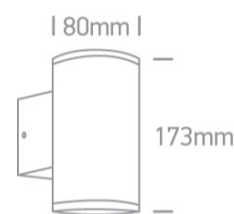

13 Wall & Ceiling>The GU10 Outdoor Wall Lights Die cast

**67400B/G**

2x10W MR16 GU10 Die Cast, Outdoor Wall Lights.

Complies with standard EN60598-1 and any other specific standards

Downloads

Dimensions

Physical Specification

Item Group	13 Wall & Ceiling
Family	The GU10 Outdoor Wall Lights Die cast
Order Code	67400B/G
Colour	Grey
Material	Die Cast
Shape	Circular
Height	173mm
Diameter	80mm
Surface Wall	Yes
Indoor	Yes
Outdoor	Yes
Adjustable	No

Power(Watts)

2X10W

IP Rating

IP54

Light Source

Replaceable lamp

Lamp Holder

GU10