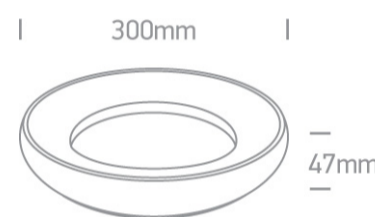

Downloads

Dimensions

Physical Specification

Item Group	15 Plafo
Family	Indoor LED & Music Plafo
Order Code	67402/B/W
Colour	Black
Material	Aluminium
Diffuser Material	PC
Shape	Circular
Height	47mm
Diameter	300mm
Surface Ceiling	Yes
Indoor	Yes
Adjustable	No