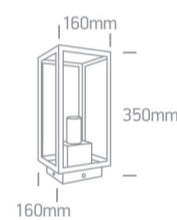

20 Garden & Underwater>The Romantic Outdoor Range

67406E/B

40W E27 Stainless steel 201 + tempered glass

Complies with standard EN60598-1 and any other specific standards.

Downloads

Dimensions

Physical Specification

Item Group	20 Garden & Underwater
Family	The Romantic Outdoor Range
Order Code	67406E/B
Colour	Black
Material	Stainless Steel 201
Diffuser Material	Glass
Shape	Rectangular
Length	160mm
Width	350mm
Height	160mm
Inground	Yes
Indoor	Yes