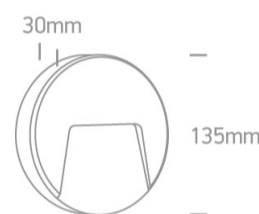

Dimensions

Physical Specification

Item Group	14 Wall & Ceiling LED
Family	Outdoor Dark Lights
Order Code	67414/AN/W
Colour	Anthracite
Material	ABS
Diffuser Material	PC
Shape	Circular
Height	30mm
Diameter	135mm
Surface Wall	Yes
Indoor	Yes
Outdoor	Yes