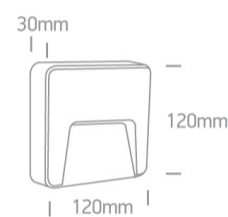

Dimensions

Physical Specification

Item Group	14 Wall & Ceiling LED
Family	Outdoor Dark Lights
Order Code	67418/AN/W
Colour	Anthracite
Material	ABS
Diffuser Material	PC
Shape	Rectangular
Length	120mm
Width	120mm
Height	30mm
Surface Wall	Yes
Indoor	Yes

Dark Light

Yes

Packing Info

Box Length

13cm

Box Width

13cm

Box Height