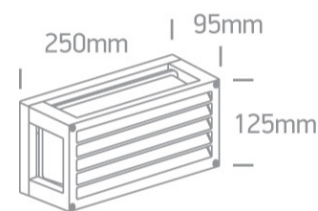

13 Wall & Ceiling > Outdoor E27 Square Die cast

67420A/G

E27 outdoor wall light ideal for residential illumination, IP54.

Complies with standard EN60598-1 and any other specific standards.

Downloads

Dimensions

Physical Specification

Item Group	13 Wall & Ceiling
Family	Outdoor E27 Square Die cast
Order Code	67420A/G
Colour	Grey
Material	Die Cast
Diffuser Material	Glass
Shape	Rectangular
Length	250mm
Width	95mm
Height	125mm
Surface Wall	Yes
Indoor	Yes

Dimmable	N/A
----------	-----

F Mark	
--------	---

Illumination Data

Illumination Diagram	
----------------------	---

Packing Info

Box Length	14,5cm
------------	--------

Box Width	10,5cm
-----------	--------