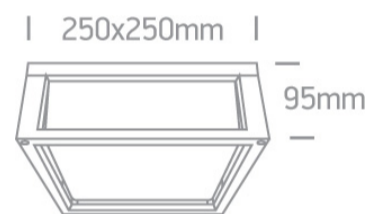

13 Wall & Ceiling > Outdoor E27 Square Die cast

67420B/G

2x12w E27 outdoor wall light ideal for residential illumination, IP54.

Complies with standard EN60598-1 and any other specific standards.

Downloads

Dimensions

Physical Specification

Item Group	13 Wall & Ceiling
Family	Outdoor E27 Square Die cast
Order Code	67420B/G
Colour	Grey
Material	Die Cast
Diffuser Material	Glass
Shape	Rectangular
Length	250mm
Width	250mm
Height	95mm
Surface Ceiling	Yes
Surface Wall	Yes

Dimmable	N/A
----------	-----

F Mark	
--------	---

Illumination Data

Illumination Diagram	
----------------------	---

Packing Info

Box Length	29,5cm
------------	--------

Box Width	29,5cm
-----------	--------