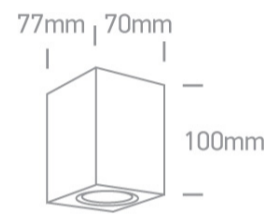

13 Wall & Ceiling>The GU10 Outdoor Cube Lights Die cast

67426/G

7W MR16 GU10 Die Cast, GU10 Outdoor Cube Lights.

Complies with standard EN60598-1 and any other specific standards

Downloads

Dimensions

Physical Specification

Item Group	13 Wall & Ceiling
Family	The GU10 Outdoor Cube Lights Die cast
Order Code	67426/G
Colour	Grey
Material	Die Cast
Shape	Rectangular
Length	70mm
Width	77mm
Height	100mm
Surface Wall	Yes
Indoor	Yes
Outdoor	Yes