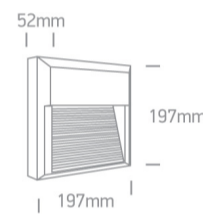

Dimensions

Physical Specification

| | |
|-------------------|-----------------------|
| Item Group | 14 Wall & Ceiling LED |
| Family | Outdoor Dark Lights |
| Order Code | 67430A/AN/W |
| Colour | Anthracite |
| Material | ABS |
| Diffuser Material | PC |
| Shape | Rectangular |
| Length | 197mm |
| Width | 197mm |
| Height | 52mm |
| Surface Wall | Yes |
| Indoor | Yes |

Packing Info

| | |
|------------|---------------|
| Box Length | 21cm |
| Box Width | 21cm |
| Box Height | 6,5cm |
| Box Weight | 0,64Kg |
| Pcs/Carton | 20 |
| Barcode | 5291889055389 |
| HS Code | 9405104090 |