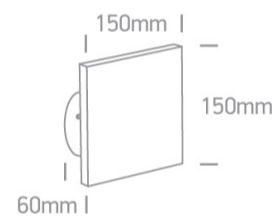

Dimensions

Gallery

Physical Specification

Item Group	14 Wall & Ceiling LED
Family	The Backlight Range
Order Code	67450A/AN/W
Colour	Anthracite
Material	ABS
Diffuser Material	PC
Shape	Rectangular

Length	150mm
Width	150mm
Height	60mm
Surface Ceiling	Yes
Surface Wall	Yes
Indoor	Yes
Outdoor	Yes
IK Rating	8

Illumination Data

Colour Temperature	3000K
Lumen Output	600lm
Light Efficiency	85,7lm/W
CRI	80
Illumination Diagram	
Dark Light	Yes

Packing Info

Box Length	16cm
Box Width	16cm
Box Height	8cm

Pcs/Carton

24

Barcode