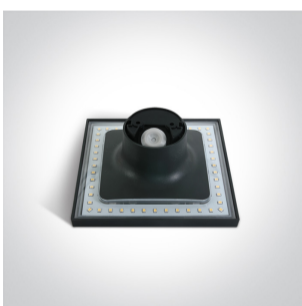

14 Wall & Ceiling LED > The Backlight Range

67450A/AN/W

7W LED Wall and Ceiling Dark light.

Complete with non-dimmable LED driver.

Complies with standard EN60598-1 and any other specific standards.

Downloads

Dimensions

Gallery

Physical Specification

Item Group	14 Wall & Ceiling LED
Family	The Backlight Range
Order Code	67450A/AN/W
Colour	Anthracite
Material	ABS
Diffuser Material	PC
Shape	Rectangular

Length	150mm
Width	150mm
Height	60mm
Surface Ceiling	Yes
Surface Wall	Yes
Indoor	Yes
Outdoor	Yes
IK Rating	8