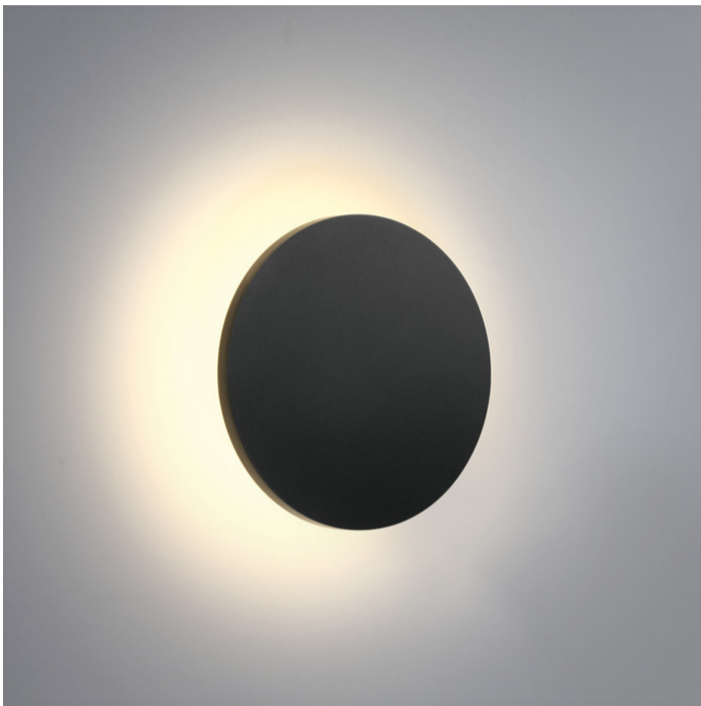

14 Wall & Ceiling LED > The Backlight Range

67450/AN/W

7W LED Wall and Ceiling Dark light.

Complete with non-dimmable LED driver.

Complies with standard EN60598-1 and any other specific standards.

Downloads

Dimensions

Gallery

Physical Specification

Item Group	14 Wall & Ceiling LED
Family	The Backlight Range
Order Code	67450/AN/W
Colour	Anthracite
Material	ABS
Diffuser Material	PC
Shape	Circular

Height	60mm
Diameter	163mm
Surface Ceiling	Yes
Surface Wall	Yes
Indoor	Yes
Outdoor	Yes
IK Rating	8