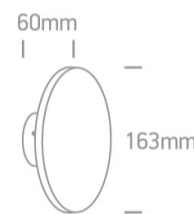

Dimensions

Gallery

Physical Specification

Item Group	14 Wall & Ceiling LED
Family	The Backlight Range
Order Code	67450/AN/W
Colour	Anthracite
Material	ABS
Diffuser Material	PC
Shape	Circular

Height	60mm
Diameter	163mm
Surface Ceiling	Yes
Surface Wall	Yes
Indoor	Yes
Outdoor	Yes
IK Rating	8

Electrical Characteristics

Gear	Built In
Fitting + Driver	
Input Voltage	220-240V
50 Hz	Yes
60 Hz	Yes
Safety Class	
Power(Watts)	7W
IP Rating	IP54
Light Source	LED built in
Dimmable	No
F Mark	

Fitting	
Input Type	Constant Current
Input Current	300mA
Voltage	20V
Power(Watts)	6W
IP Rating	IP54
Light Source	LED built in
LED Type	SMD 2835

Illumination Data

Colour Temperature	3000K
Lumen Output	600lm
Light Efficiency	85,7lm/W
CRI	80
Illumination Diagram	
Dark Light	Yes

Packing Info

Box Length	17,5cm
Box Width	17,5cm
Box Height	8cm

Pcs/Carton