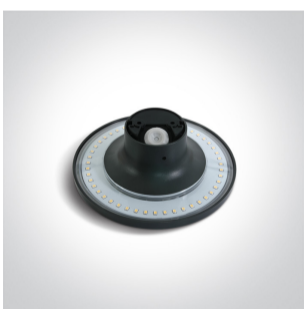

14 Wall & Ceiling LED > The Backlight Range

67450/AN/W

7W LED Wall and Ceiling Dark light.

Complete with non-dimmable LED driver.

Complies with standard EN60598-1 and any other specific standards.

Downloads

Dimensions

Gallery

Physical Specification

Item Group	14 Wall & Ceiling LED
Family	The Backlight Range
Order Code	67450/AN/W
Colour	Anthracite
Material	ABS
Diffuser Material	PC
Shape	Circular

Height	60mm
Diameter	163mm
Surface Ceiling	Yes
Surface Wall	Yes
Indoor	Yes
Outdoor	Yes
IK Rating	8

Electrical Characteristics

Gear	Built In
Fitting + Driver	
Input Voltage	220-240V
50 Hz	Yes
60 Hz	Yes
Safety Class	
Power(Watts)	7W
IP Rating	IP54
Light Source	LED built in
Dimmable	No
F Mark	

Fitting	
Input Type	Constant Current
Input Current	300mA
Voltage	20V
Power(Watts)	6W
IP Rating	IP54
Light Source	LED built in
LED Type	SMD 2835

LED Brand	Epistar
Gear	
Gear Type	Led Driver
Input Voltage	220-240V
50 Hz	Yes
60 Hz	Yes
Power(Watts)	3,6-6W
Power Factor	0,5
Constant Current	Yes
300mA	12-20V
IP Rating	IP20
Safety Class	
Dimmable	No
Housing Material	Plastic
Output Terminal	Cable
Brand	Eaglerise