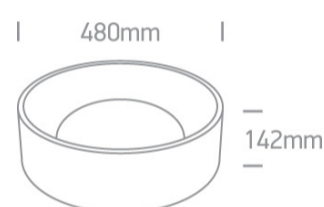

Downloads

Dimensions

Physical Specification

Item Group	15 Plafo
Family	Decorative Plafo
Order Code	67452/B/W
Colour	Black
Material	Aluminium
Shape	Circular
Height	142mm
Diameter	480mm
Surface Ceiling	Yes
Indoor	Yes
Adjustable	No