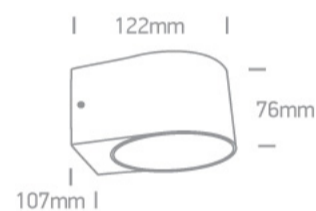

Downloads

Dimensions

Physical Specification

Item Group	14 Wall & Ceiling LED
Family	Indoor/Outdoor Wall Lights Die cast
Order Code	67480A/AN/W
Colour	Anthracite
Material	Die Cast
Shape	Rectangular
Length	122mm
Width	107mm
Height	76mm
Surface Wall	Yes
Indoor	Yes
Outdoor	Yes