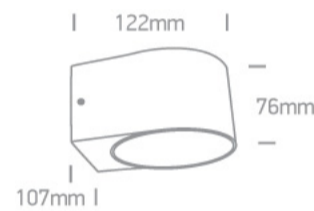

14 Wall & Ceiling LED>Indoor/Outdoor Wall Lights Die cast

67480B/AN/W

2x6W LED Wall and Ceiling Dark light.

Complete with non-dimmable LED driver.

Complies with standard EN60598-1 and any other specific standards.

Downloads

Dimensions

Physical Specification

Item Group	14 Wall & Ceiling LED
Family	Indoor/Outdoor Wall Lights Die cast
Order Code	67480B/AN/W
Colour	Anthracite
Material	Die Cast
Shape	Rectangular
Length	122mm
Width	107mm
Height	76mm
Surface Wall	Yes
Indoor	Yes
Outdoor	Yes