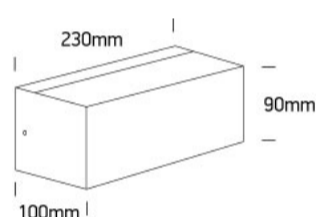

New 2021 Edition 3>Wall & Ceiling

67518/AN

12W Up & Down E27 Wall Light.

Complies with standard EN60598-1 and any other specific standards

Downloads

Dimensions

Physical Specification

Item Group	New 2021 Edition 3
Family	Wall & Ceiling
Order Code	67518/AN
Colour	Anthracite
Material	ABS
Diffuser Material	PC
Shape	Rectangular
Length	230mm
Width	100mm
Height	90mm
Surface Wall	Yes
Indoor	Yes