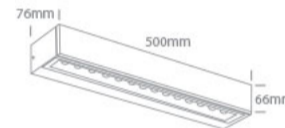

New 2023 Edition 2>Wall & Ceiling LED

67526B3/AN/W

2x13W Wall light, IP65.

Complete with 700mA driver.

Complies with standard EN60598-1 and any other specific standards.

Downloads

Dimensions

Physical Specification

Item Group	New 2023 Edition 2
Family	Wall & Ceiling LED
Order Code	67526B3/AN/W
Colour	Anthracite
Material	Die Cast
Shape	Rectangular
Length	500mm
Width	76mm
Height	66mm
Surface Wall	Yes
Indoor	Yes
Outdoor	Yes