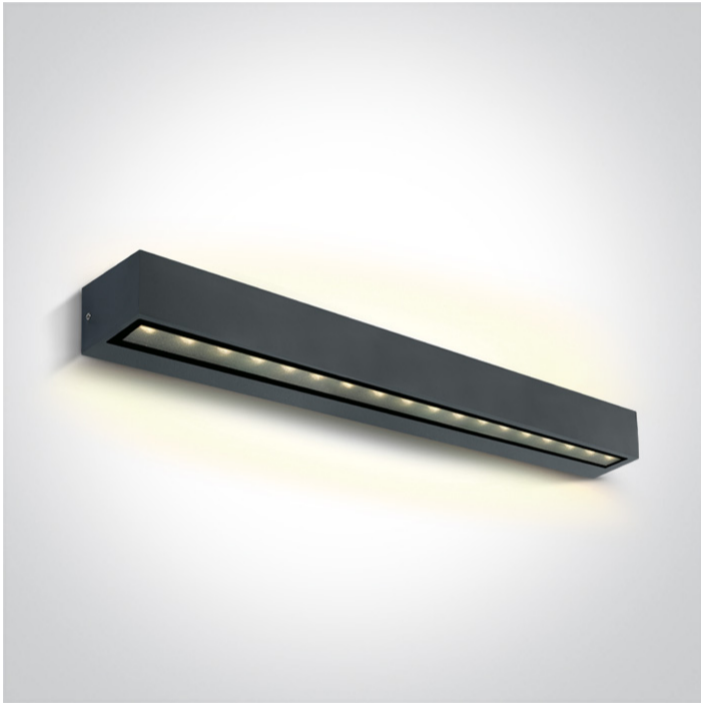

New 2023 Edition 2>Wall & Ceiling LED

67526B3/AN/W

2x13W Wall light, IP65.

Complete with 700mA driver.

Complies with standard EN60598-1 and any other specific standards.

Downloads

Dimensions

Physical Specification

Item Group	New 2023 Edition 2
Family	Wall & Ceiling LED
Order Code	67526B3/AN/W
Colour	Anthracite
Material	Die Cast
Shape	Rectangular
Length	500mm
Width	76mm
Height	66mm
Surface Wall	Yes
Indoor	Yes
Outdoor	Yes