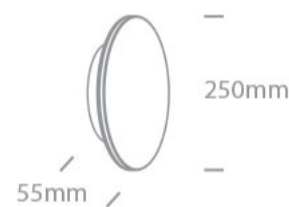

13 Wall & Ceiling LED>The Backlight Range

67532/B/W

15W LED Wall and Ceiling Dark light.

Complete with 190mA TRIAC dimmable LED driver.

Complies with standard EN60598-1 and any other specific standards.

Downloads

Dimensions

Physical Specification

Item Group	13 Wall & Ceiling LED
Family	The Backlight Range
Order Code	67532/B/W
Colour	Black
Material	Aluminium
Diffuser Material	PC
Shape	Circular
Height	55mm
Diameter	250mm
Surface Wall	Yes
Indoor	Yes
Outdoor	Yes