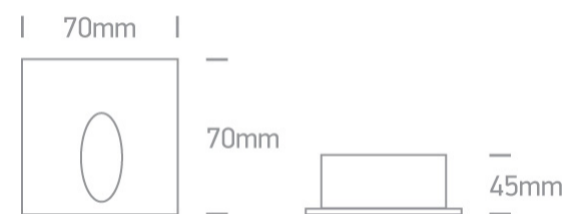

19 Wall Recessed & Inground>Indoor/Outdoor Dark Light Wall Recessed

68032/AL/W

3W LED recessed wall light, IP54, ideal for, indoor and outdoor, corridors and stairs illumination.

Complete with driver.

Supplied with box for concrete installation

Complies with standard EN60598-1 and any other specific standards.

Downloads

Dimensions

Gallery

Physical Specification

Item Group

19 Wall Recessed & Inground

Family

Indoor/Outdoor Dark Light Wall Recessed

Order Code

68032/AL/W

Colour

Aluminium

Material

Natural Aluminium

Shape

Rectangular

Length

70mm

Width	70mm
Height	45mm
Cutout Hole Diameter	52mm
Recessed wall	Yes
Depth Required	110mm Concrete 50mm Gypsum
Indoor	Yes
Outdoor	Yes
Adjustable	No

Electrical Characteristics

Gear	Built In
Fitting + Driver	
Input Voltage	100-240V
50 Hz	Yes
60 Hz	Yes
Safety Class	
Power(Watts)	3W
IP Rating	IP54
Light Source	LED built in
Dimmable	No
F Mark	