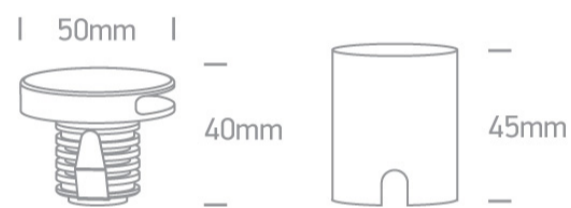

19 Wall Recessed & Inground>Dark Light Step Series Aluminium

68074/B/W

2W 700mA LED wall recessed light, IP65, ideal for both indoor and outdoor installation.

Requires 700mA driver.

Complies with standard EN60598-1 and any other specific standards.

Downloads

Dimensions

Must be ordered separately

89004A

89004AT

Physical Specification

Item Group

19 Wall Recessed & Inground

Shape

Circular

Height	45mm
Diameter	50mm
Cutout Hole Diameter	35mm
Recessed wall	Yes
Depth Required	55mm
Indoor	Yes
Outdoor	Yes
IK Rating	8

Electrical Characteristics

Fitting

Input Type	Constant Current
Input Current	700mA
Safety Class	
Power(Watts)	2W
IP Rating	IP65
Light Source	LED built in
LED Type	COB
LED Brand	Philips
Cable Length	200cm
F Mark	

Illumination Data

Colour Temperature	3000K
Lumen Output	100lm
Light Efficiency	50lm/W
CRI	85
Illumination Diagram	
Dark Light	Yes

Packing Info

Box Length	6,5cm
Box Width	6,5cm
Box Height	6,5cm
Pcs/Carton	100
Barcode	5291889058458
HS Code	9405409900