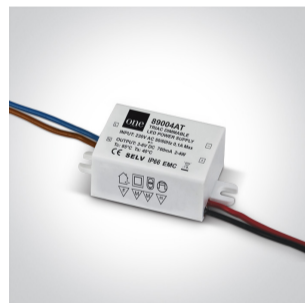

19 Wall Recessed & Inground>Dark Light Step Series Aluminium

68074/B/W

2W 700mA LED wall recessed light, IP65, ideal for both indoor and outdoor installation.

Requires 700mA driver.

Complies with standard EN60598-1 and any other specific standards.

Downloads

Dimensions

Must be ordered separately

89004A

89004AT

Physical Specification

Item Group

19 Wall Recessed & Inground

Family

Dark Light Step Series Aluminium

Order Code

68074/B/W

Colour

Black

Material

Aluminium

Shape

Circular

Height	45mm
Diameter	50mm
Cutout Hole Diameter	35mm
Recessed wall	Yes
Depth Required	55mm
Indoor	Yes
Outdoor	Yes
IK Rating	8

Electrical Characteristics

Fitting

Input Type	Constant Current
Input Current	700mA
Safety Class	
Power(Watts)	2W
IP Rating	IP65
Light Source	LED built in
LED Type	COB
LED Brand	Philips
Cable Length	200cm
F Mark	