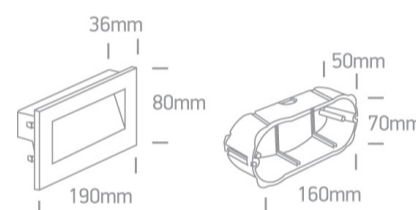

19 Wall Recessed & Inground>The Glass Face Recessed Lights

68076A/B/W

4W Glass SMD LED recessed wall light, IP65.

AC LED

Complies with standard EN60598-1 and any other specific standards.

Downloads

Dimensions

Physical Specification

Item Group	19 Wall Recessed & Inground
Family	The Glass Face Recessed Lights
Order Code	68076A/B/W
Colour	Black
Material	Glass
Shape	Rectangular
Length	190mm
Width	80mm
Height	36mm
Cutout Hole Width	115mm
Cutout Hole Length	70mm
Recessed wall	Yes

Depth Required	55mm
Indoor	Yes
Outdoor	Yes
Adjustable	No

Electrical Characteristics

Gear	No
------	----

Fitting + Driver

Input Voltage	220-240V
50 Hz	Yes
60 Hz	Yes
Safety Class	
Power(Watts)	4W
IP Rating	IP65
Light Source	LED built in
Dimmable	No
F Mark	

Illumination Data

Colour Temperature	3000K
Lumen Output	270lm
Light Efficiency	67,5lm/W
CRI	80
Beam Angle	36°
Illumination Diagram	
Dark Light	Yes

Packing Info

Pcs/Carton	12
------------	----

Barcode

5291889062325