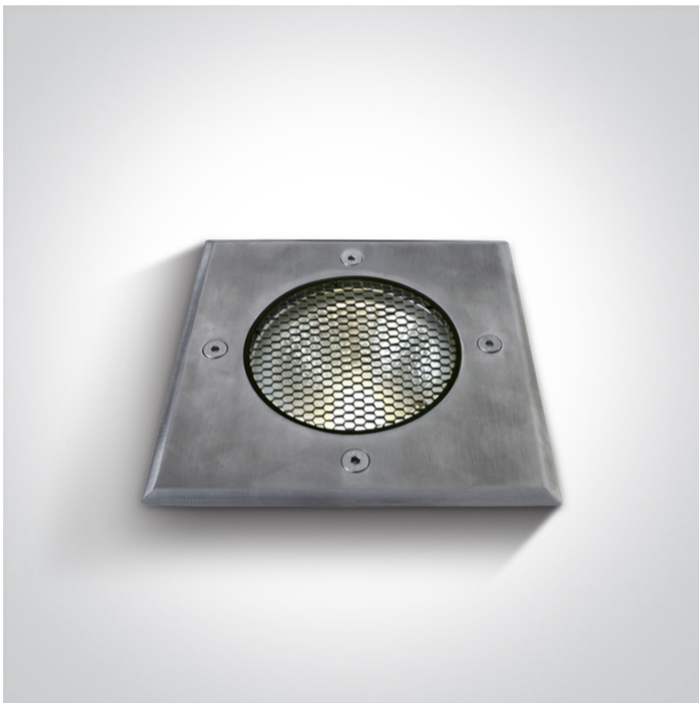

19 Wall Recessed & Inground>The COB Inground Range

69050A/W

20W COB LED inground with removable honeycomb, IP67, stainless steel 316, for path illumination.

AC LED .

Complies with standard EN60598-1 and any other specific standards.

Downloads

Dimensions

Gallery

Physical Specification

Item Group	19 Wall Recessed & Inground
Family	The COB Inground Range
Order Code	69050A/W
Colour	Stainless Steel
Material	Stainless Steel 316
Diffuser Material	Glass
Shape	Rectangular

Length	145mm
Width	145mm
Height	140mm
Cutout Hole Diameter	132mm
Inground	Yes
Depth Required	200mm+300mm drainage
Indoor	Yes
Outdoor	Yes
Adjustable	No
IK Rating	10

#### Illumination Data

Colour Temperature	3000K
Lumen Output	1800lm

Light Efficiency	90lm/W
CRI	80
Beam Angle	25°
Illumination Diagram	