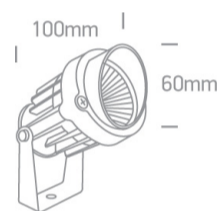

20 Garden & Underwater > LED Garden Spots

7068/B/W

6W garden spot, COB LED, IP65, supplied with spike, for garden illumination.

Complies with standard EN60598-1 and any other specific standards.

Downloads

Dimensions

Gallery

Physical Specification

Item Group	20 Garden & Underwater
Family	LED Garden Spots
Order Code	7068/B/W
Colour	Black
Material	Die Cast
Shape	Circular
Height	100mm

Diameter	60mm
Surface Ceiling	Yes
Surface Wall	Yes
Surface Floor/Ground	Yes
Outdoor	Yes
Adjustable	1 Direction

Electrical Characteristics

Gear	Built In
Fitting + Driver	
Input Voltage	220-240V
50 Hz	Yes
60 Hz	Yes
Safety Class	
Power(Watts)	6W
IP Rating	IP65
Light Source	LED built in
Dimmable	No
Cable Length	200cm
F Mark	

Packing Info

Box Length	8,5cm
Box Width	7,8cm
Box Height	17,5cm
Pcs/Carton	30
Barcode	5291889056546
HS Code	9405409900

Energy Label

Warranty

2 Years

Weee Directive

Yes

switch to
one light!