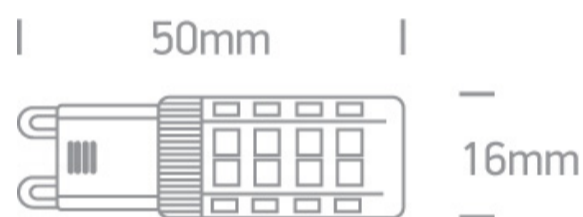

25 Lamps>G9 LED Dimmable & CCT Variable

7103ALGD/W

Triac dimmable SMD LED G9 3,5W 230V AC lamp.

Suitable for residential and commercial applications.

Complies with standard EN62560 and any other specific standards.

Downloads

Dimensions

Gallery

Physical Specification

Item Group	25 Lamps
Family	G9 LED Dimmable & CCT Variable
Order Code	7103ALGD/W
Shape	Circular
Height	50mm
Diameter	16mm

Gear	No
Lamp	
Input Type	Mains Voltage
Input Voltage	220-240V
50 Hz	Yes
60 Hz	Yes
Power(Watts)	3,5W
Lamp Type	LED
Lamp Holder	G9
LED Type	SMD
LED Brand	Sanan
Dimmable	Yes
Dimmer type	Triac

Illumination Data

Colour Temperature	3000K
Lumen Output	300lm
Light Efficiency	85,71lm/W
CRI	80
Illumination Diagram	

Packing Info

Box Length	2cm
Box Width	2cm
Box Height	6,2cm
Box Weight	0,01Kg
Pcs/Carton	100
Barcode	5291889048060