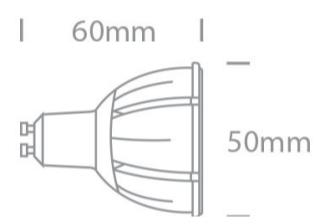

Dimensions

Physical Specification

Item Group

New 2023 Edition 2

Family

Lamps

Order Code

7306GZ/W

Colour

White

Shape

Circular

Height

60mm

Diameter

50mm

Electrical Characteristics

Gear

No

Lamp