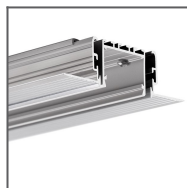

Profile system
3035-KOZE
Ref: 18056
(RAM-3035-KOZE)
+ B8441(3035-O)