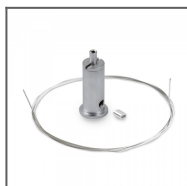

RG-1 Fastener set
silver satin
Ref: 42647GSS

SEALING COMPONENTS