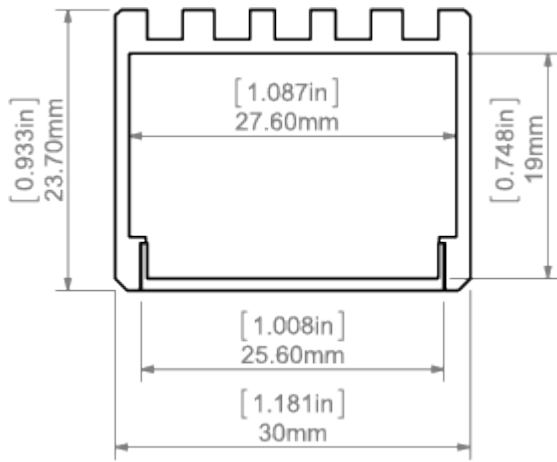

Company

Job name

Date

TECHNICAL SPECIFICATION

Application

- main and decorative lighting.

Mounting

- to the surface or suspended, using dedicated accessories, or properly selected screws,
- can be easily connected into runs,
- the cover is cut to the length of the profile.

AVAILABLE LENGTHS

Ref. nr.	surface finish	available lengths
B8441ANODA_1	Silver anodized	1000 mm
B8441ANODA_2	Silver anodized	2000 mm
B8441ANODA_3	Silver anodized	3000 mm

TECHNICAL DRAWING

RELATED PROFILES