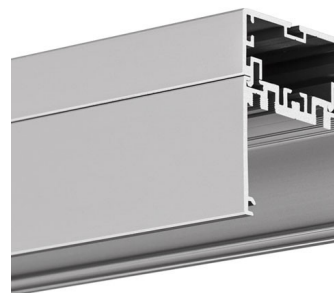

PRODUCT DESCRIPTION

- Wall-to-wall mounting possible
- Glare rating UGR <19 possible
- Increased space for cable routing
- Easy maintenance

FINISH :

Silver anodized

*Custom colors available upon request

Fill empty fields

Mounting

- suspended, using dedicated accessories,
- can be easily connected into runs,
- the cover is cut to the length of the lighting fixture.

AVAILABLE LENGTHS

Ref. nr.	surface finish	available lengths
18050ANODA_1	Silver anodized	1000 mm
18050ANODA_2	Silver anodized	2000 mm
18050ANODA_3	Silver anodized	3000 mm