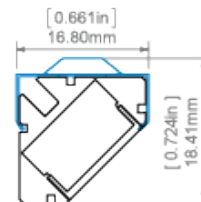

45-16 profile and PDS-STN mounting bracket
profil 45-16 z mocownikiem PDS-STN