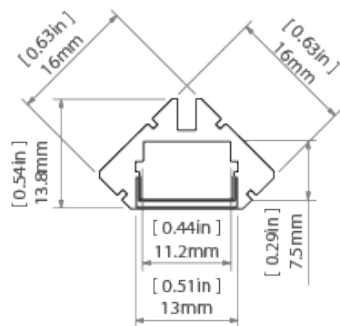

45-16 profile and PDS-STN mounting bracket
profil 45-16 z mocownikiem PDS-STN