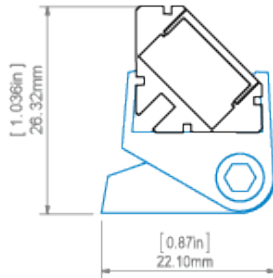

Mounting

- to the surface, using dedicated accessories or mounting adhesive,
- the cover is cut to the length of the profile,
- easy assembly and disassembly by snapping in and out.

AVAILABLE LENGTHS

Ref. nr.	surface finish	available lengths
B8504ANODA_1	Silver anodized	1000 mm
B8504ANODA_2	Silver anodized	2000 mm
B8504ANODA_3	Silver anodized	3000 mm

TECHNICAL DRAWING

45-16 profile and PDS-STN mounting bracket
profil 45-16 z mocownikiem PDS-STN

45-16 profile and PL-PDM mounting bracket
profil 45-16 z mocownikiem PL-PDM

45-16 profile and REG-PD-UV mounting bracket
profil 45-16 z mocownikiem REG-PD-UV