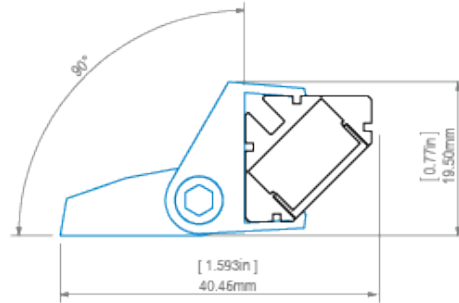

45-16 profile and REG-PD-UV mounting bracket
profil 45-16 z mocownikiem REG-PD-UV

45-16 profile and REG-PD-UV mounting bracket
profil 45-16 z mocownikiem REG-PD-UV