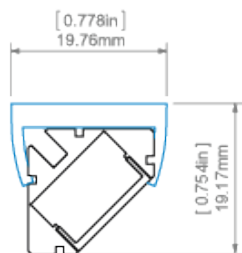

45-16 profile and PDS-STN mounting bracket
profil 45-16 z mocownikiem PDS-STN