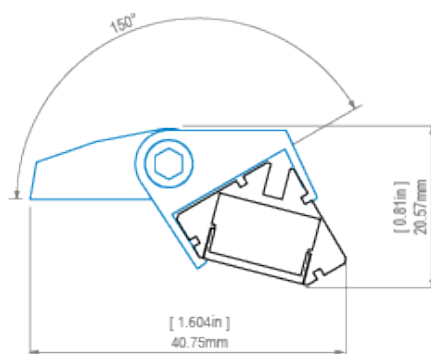

45-16 profile and PDS-STN mounting bracket
profil 45-16 z mocownikiem PDS-STN