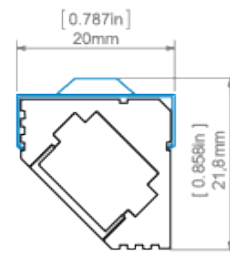

Ref. nr.	surface finish	available lengths
B4023ANODA_3	Silver anodized	3000 mm
B4023K7_1	Black anodized	1000 mm
B4023K7_2	Black anodized	2000 mm
B4023L9010_1	White RAL	1000 mm
B4023L9010_2	White RAL	2000 mm
B4023L9010OD_2	White RAL	2000 mm
B4023L9005_1	Black RAL	1000 mm
B4023L9005_2	Black RAL	2000 mm

TECHNICAL DRAWING

45-ALU profile and 45-STN mounting bracket
profil 45-ALU z mocownikiem 45-STN