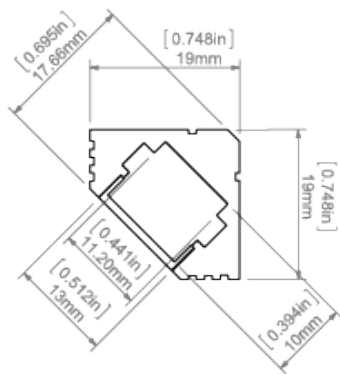

Ref. nr.	surface finish	available lengths
B4023ANODA_3	Silver anodized	3000 mm
B4023K7_1	Black anodized	1000 mm
B4023K7_2	Black anodized	2000 mm
B4023L9010_1	White RAL	1000 mm
B4023L9010_2	White RAL	2000 mm
B4023L9010OD_2	White RAL	2000 mm
B4023L9005_1	Black RAL	1000 mm
B4023L9005_2	Black RAL	2000 mm

TECHNICAL DRAWING

45-ALU profile and 45-STN mounting bracket
profil 45-ALU z mocownikiem 45-STN