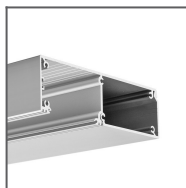

**PRODUCT DESCRIPTION**

- Cover dedicated to the OBIT, KIDES, DES, GLADES extrusions
- Good light diffusion

Fill empty fields

Product nr.

Fixture type

Company

Job name

Date

**TECHNICAL SPECIFICATION**

Material	PC
Available length	1000 mm, 2000 mm, 3000 mm
UV resistance	yes

**TECHNICAL DRAWING**

RELATED PROFILES

DES Profile  
Ref: 18030

GLADES Profile  
Ref: 18036

KIDES Profile  
Ref: 18031