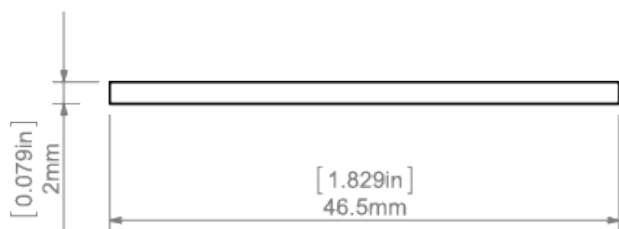

**TECHNICAL SPECIFICATION**

Material	PC
Available length	1000 mm, 2000 mm, 3000 mm
UV resistance	yes

**TECHNICAL DRAWING**

RELATED PROFILES

DES Profile  
Ref: 18030

GLADES Profile  
Ref: 18036

KIDES Profile  
Ref: 18031