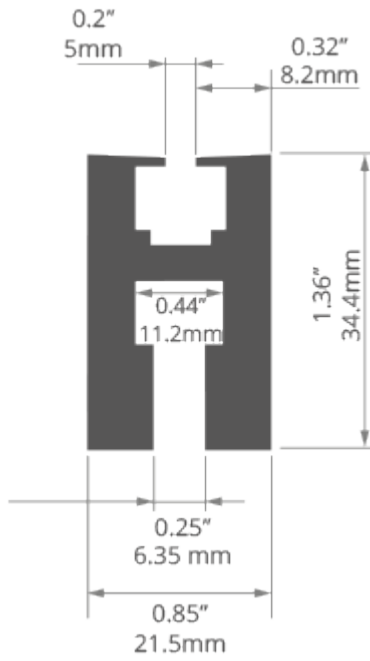

Mounting

- to the surface, using properly selected screws.

Additional information

- with a vertically attached profile, the panel must not protrude more than 51 cm from the wall. Its vertical dimension must not be less than 60% of the horizontal dimension,
- with a horizontally attached profile, the panel must not protrude more than 51 cm from the ceiling.

AVAILABLE LENGTHS

Ref. nr.	surface finish	available lengths
18043ANODA_1	Silver anodized	1000 mm
18043ANODA_2	Silver anodized	2000 mm
18043ANODA_3	Silver anodized	3000 mm

TECHNICAL DRAWING

RELATED PRODUCTS