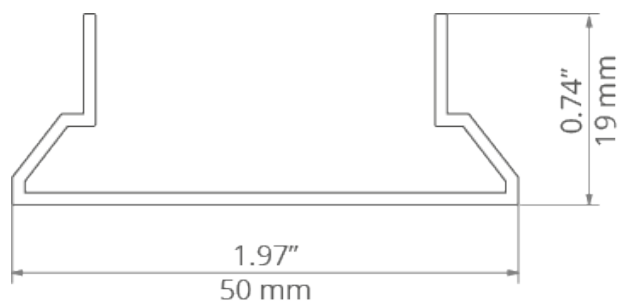

TECHNICAL DRAWING