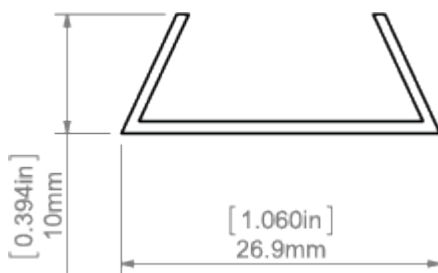

PRODUCT DESCRIPTION

- Cover dedicated to the FOLED group of profiles (FOLED-SUF, FOLED-BOK, FOLED).

Fill empty fields

Product nr.

Fixture type

Company

Job name

Date

**TECHNICAL SPECIFICATION**

Material	PMMA
Available length	1000 mm, 2000 mm, 3000 mm
UV resistance	yes

TECHNICAL DRAWING

RELATED PROFILES

FOLED Profile
Ref: B8332V1

FOLED-BOK
Profile
Ref: B8334V1

FOLED-SUF Profile
Ref: B8333V1