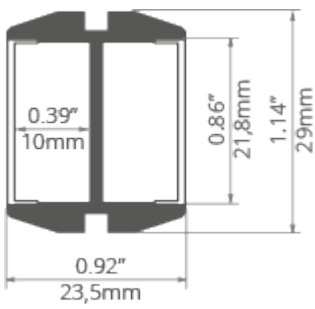

#### Profile bending

Minimum radius for a bent  
fixture

240 mm

Animation GIZA-DUO-LL

## TECHNICAL DRAWING