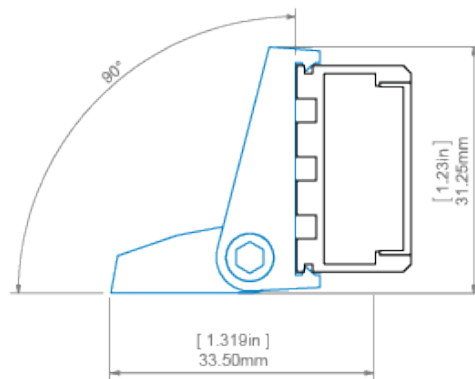

GIZA-LL profile and AM-24 mounting bracket
profil GIZA-LL z mocownikiem AM-24

GIZA-LL profile and REGIP-UV mounting bracket
profil GIZA-LL z mocownikiem REGIP-UV