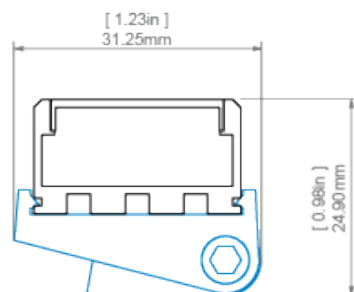

GIZA-LL profile and REGIP-UV mounting bracket
profil GIZA-LL z mocownikiem REGIP-UV