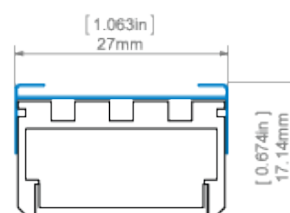

AVAILABLE LENGTHS

Ref. nr.	surface finish	available lengths
C0758ANODA_1	Silver anodized	1000 mm
C0758ANODA_2	Silver anodized	2000 mm
C0758ANODA_3	Silver anodized	3000 mm
C0758K7_1	Black anodized	1000 mm
C0758K7_2	Black anodized	2000 mm
C0758K7_3	Black anodized	3000 mm
C0758L90100D_2	White RAL	2000 mm

TECHNICAL DRAWING