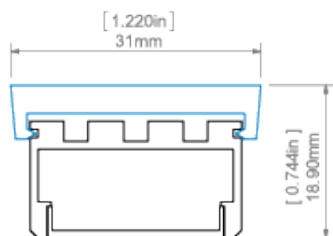

GIZA-LL profile and GIP mounting bracket
profil GIZA-LL z mocownikiem GIP