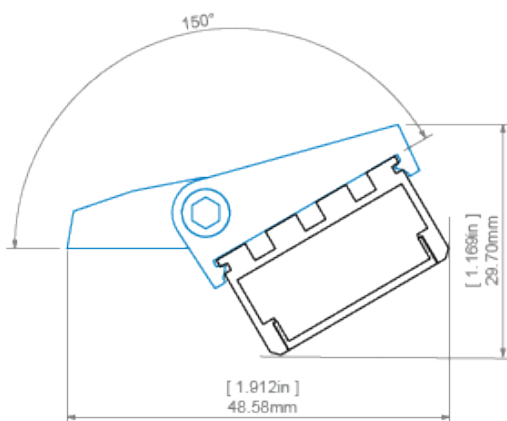

TECHNICAL DRAWING

GIZA-LL profile and AM-24 mounting bracket
profil GIZA-LL z mocownikiem AM-24

GIZA-LL profile and GIP mounting bracket
profil GIZA-LL z mocownikiem GIP

GIZA-LL profile and REGIP-UV mounting bracket
profil GIZA-LL z mocownikiem REGIP-UV