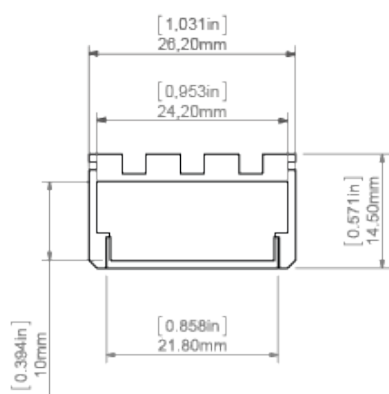

AVAILABLE LENGTHS

Ref. nr.	surface finish	available lengths
C0758ANODA_1	Silver anodized	1000 mm
C0758ANODA_2	Silver anodized	2000 mm
C0758ANODA_3	Silver anodized	3000 mm
C0758K7_1	Black anodized	1000 mm
C0758K7_2	Black anodized	2000 mm
C0758K7_3	Black anodized	3000 mm
C0758L90100D_2	White RAL	2000 mm

TECHNICAL DRAWING