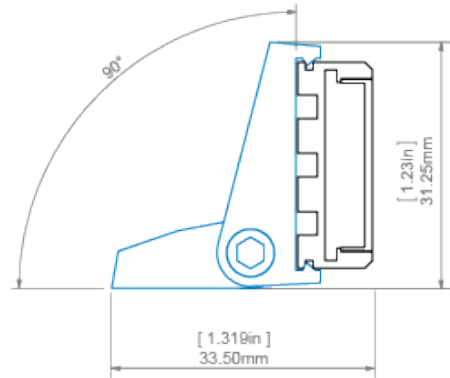

GIZA profile with G-K cover and GIP mounting bracket
profil GIZA z osłoną G-K oraz mocownikiem GIP

GIZA profile and REGIP-UV mounting bracket
profil GIZA z mocownikiem REGIP-UV