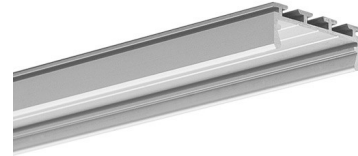

PRODUCT DESCRIPTION

- Small bending radius
- Low height
- Wide range of accessories

FINISH :

Silver anodized ☐

*Custom colors available upon request

Fill empty fields

Product nr.

Fixture type

Company

Job name

Date

TECHNICAL SPECIFICATION

Application

- main, decorative and functional lighting.

Mounting

- suspended, to the surface or recessed, using dedicated accessories, properly selected screws or a dedicated mounting track,
- can be easily connected into runs,
- semi-round and square covers are cut to the length of the profile,
- easy assembly and disassembly by snapping in and out.

Additional information

- three different shapes of covers and corresponding end caps.

Profile bending with covers: LIGER-22, HS-22.

Minimum internal radius	Minimum external radius
200 mm	200 mm

- minimum radius - bending radius which when exceeded causes destruction (deformation, bending or lack of compatibility with other accessories, e.g. covers, end caps, etc.) of the profile,
- internal radius - refers to the extrusion bent so that the cover is facing the inside of the arch,
- external radius - refers to the extrusion bent so that the cover is facing the outside of the arch,
- irregular curves are possible after consultation and individual quotation,
- when bending anodized extrusions, one should be aware of cracking of the anode coating (which may be more or less visible depending on the radius).