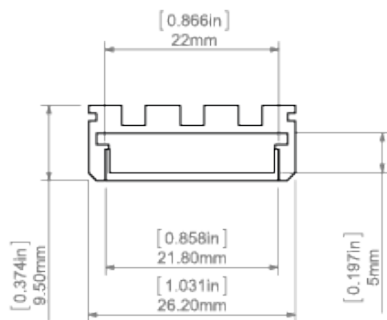

AVAILABLE LENGTHS

Ref. nr.	surface finish	available lengths
B5556ANODA_1	Silver anodized	1000 mm
B5556ANODA_2	Silver anodized	2000 mm
B5556ANODA_3	Silver anodized	3000 mm

TECHNICAL DRAWING