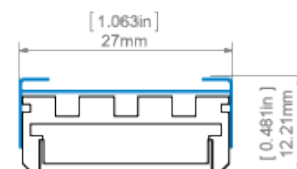

AVAILABLE LENGTHS

Ref. nr.	surface finish	available lengths
B5556ANODA_1	Silver anodized	1000 mm
B5556ANODA_2	Silver anodized	2000 mm
B5556ANODA_3	Silver anodized	3000 mm

TECHNICAL DRAWING