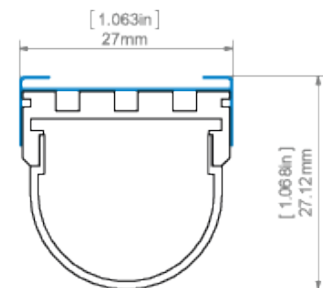

GIZA profile and AM-24 mounting bracket
profil GIZA z mocownikiem AM-24

GIZA profile with G-L cover and AM-24 mounting bracket
profil GIZA z osłoną G-L oraz mocownikiem AM-24