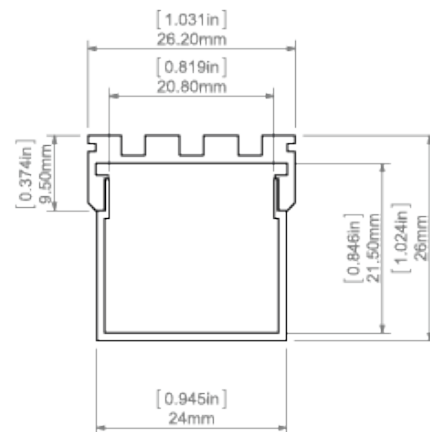

AVAILABLE LENGTHS

Ref. nr.	surface finish	available lengths
B5556ANODA_1	Silver anodized	1000 mm
B5556ANODA_2	Silver anodized	2000 mm
B5556ANODA_3	Silver anodized	3000 mm

TECHNICAL DRAWING