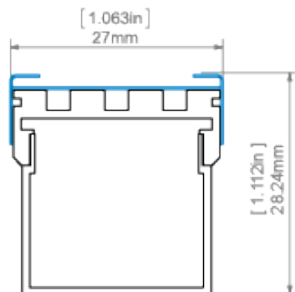

GIZA profile with G-K cover and AM-24 mounting bracket
profil GIZA z osłoną G-K oraz mocownikiem AM-24