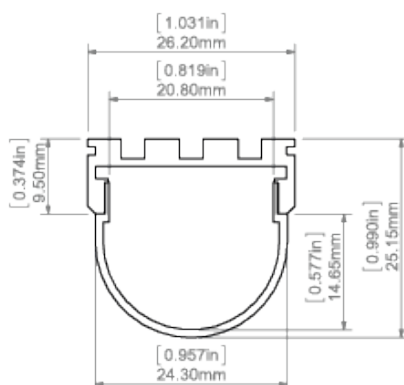

AVAILABLE LENGTHS

Ref. nr.	surface finish	available lengths
B5556ANODA_1	Silver anodized	1000 mm
B5556ANODA_2	Silver anodized	2000 mm
B5556ANODA_3	Silver anodized	3000 mm

TECHNICAL DRAWING