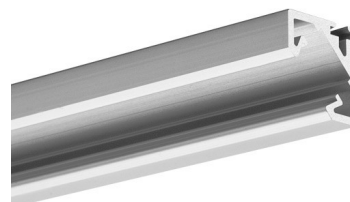

PRODUCT DESCRIPTION

- Installation in corners
- Lighting angle: 45 degrees
- Smooth profile walls
- Wide range of accessories

FINISH :

Silver anodized

*Custom colors available upon request

Fill empty fields

Mounting

- to the surface, using dedicated accessories, mounting adhesive or double-sided adhesive tape,
- can be easily connected into runs,
- the cover is cut to the length of the profile.

AVAILABLE LENGTHS