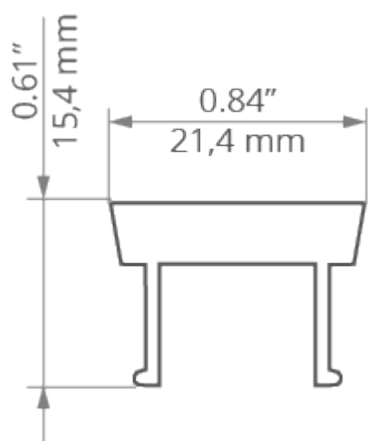

PRODUCT DESCRIPTION

- Designed for IP68 protection rating
- High mechanical and weather resistance

Fill empty fields

Product nr.

Fixture type

Company

Job name

Date

**TECHNICAL SPECIFICATION**

Material	PMMA
Available length	1000 mm, 2000 mm, 3000 mm
UV resistance	yes

TECHNICAL DRAWING

RELATED PROFILES

HR-MAX System
Ref: C1829 (HR-
MAX) + C1827
(HR-MAX-T) +
C1828 (HR-MAX-
TW)