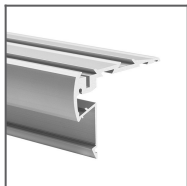

**TECHNICAL SPECIFICATION**

Material	PC
Available length	1000 mm, 2000 mm, 3000 mm
UV resistance	yes

TECHNICAL DRAWING

RELATED PROFILES

GIZA-LL profile
Ref: C0758

KOZUS-CR Profile
Ref: C0600

GIZA Profile
Ref: B5556

LIPOD Profile
Ref: B5554

LOKOM Profile
Ref: B5553

LARKO Profile
Ref: B5552

OPAC-30 Profile
Ref: B6164

LOC-30 Profile
Ref: 18015

KOZEL Profile
Ref: B6454

KOZUS Profile
Ref: B7823

KIDES-DUO Profile
Ref: 18032