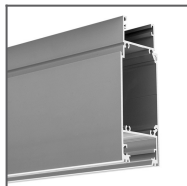

**TECHNICAL SPECIFICATION**

Material	PC
Available length	1000 mm, 2000 mm, 3000 mm
UV resistance	yes

TECHNICAL DRAWING

RELATED PROFILES

GIZA-LL profile
Ref: C0758

KOZUS-CR Profile
Ref: C0600

GIZA Profile
Ref: B5556

LIPOD Profile
Ref: B5554

LOKOM Profile
Ref: B5553

LARKO Profile
Ref: B5552

OPAC-30 Profile
Ref: B6164

LOC-30 Profile
Ref: 18015

KOZEL Profile
Ref: B6454

KOZUS Profile
Ref: B7823

KIDES-DUO Profile
Ref: 18032