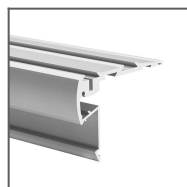

STEPUS Profile
Ref: 18038