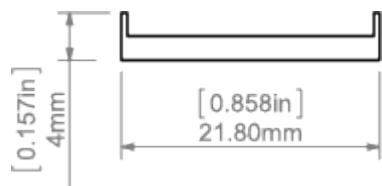

Job name

Date

TECHNICAL SPECIFICATION

Material	PC
Available length	1000 mm, 2000 mm, 3000 mm
UV resistance	yes

TECHNICAL DRAWING

RELATED PROFILES

GIZA-LL profile
Ref: C0758

KOZUS-CR Profile
Ref: C0600