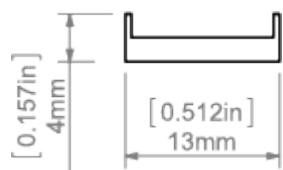

Fixture type

Company

Job name

Date

TECHNICAL SPECIFICATION

Material	PC
Available length	1000 mm, 1050 mm, 2000 mm, 3000 mm
UV resistance	yes

TECHNICAL DRAWING

RELATED PROFILES