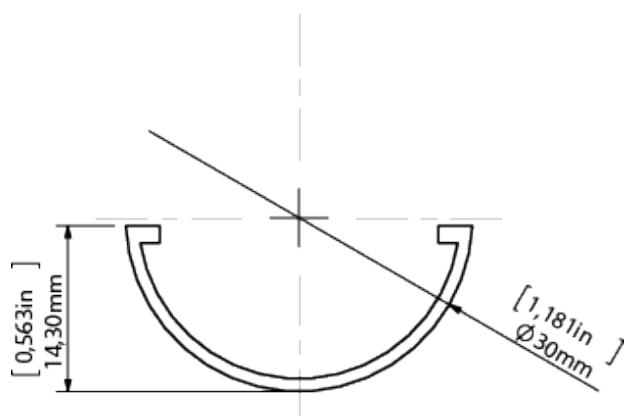

Material	PC
Available length	1000 mm, 2000 mm, 3000 mm
UV resistance	increased

**TECHNICAL DRAWING**

**RELATED PROFILES**

JAZ-DUO Profile  
Ref: C0788