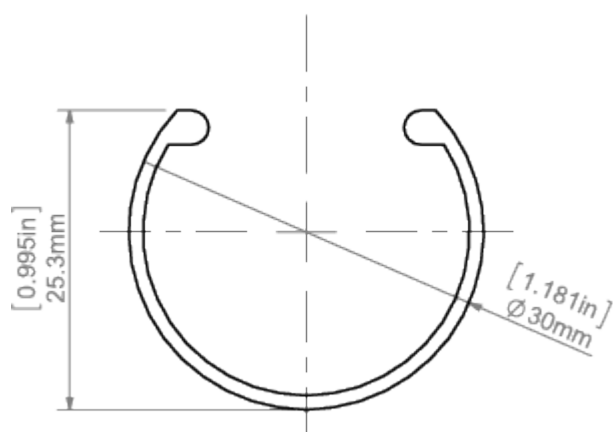

PRODUCT DESCRIPTION

- Cover dedicated to the JAZ extrusion

Fill empty fields

Product nr.

Fixture type

Company

Job name

Date

TECHNICAL SPECIFICATION

Material	PC
Available length	1000 mm, 2000 mm, 3000 mm
UV resistance	increased

TECHNICAL DRAWING

RELATED PROFILES

JAZ Profile
Ref: B8547

RELATED PRODUCTS

END CAPS

JAZ grey End cap
Ref: 24224V1