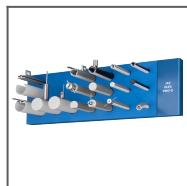

Foam 70340
Ref: 70340