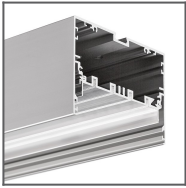

MOD-100 Profile
Ref: 18049